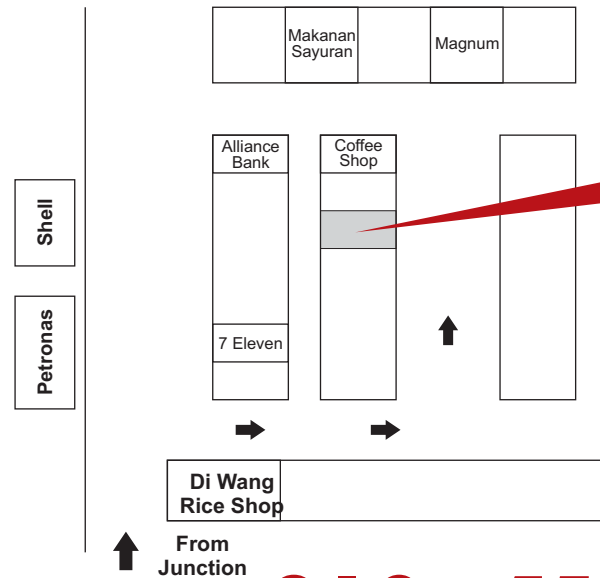

SMALL CLASS TUTORING UPSR - PT3 - SPM

Registration Fees: RM30.00 (walk in)

Registration time nd Jan 2018:
Mon, Tuesday, Thurs 7:00pm - 9:00pm
Sat to Sun - 12pm - 3pm

012 - 459 4388

General Weekdays Class

Form 1

Bahasa Melayu	Tues	8.00 - 10.00pm
Math + Science	Sat	11.00 - 1.00 pm
English	Sunday	1.00 - 2.30 pm

Form 2

Bahasa Melayu	Tues	8.30 - 10.00pm
Math + Science	Sunday	11.00 - 1.00 pm
English	Sunday	1:00- 2:30 pm

Form 3

Bahasa Melayu	Tues	8.30 - 10.00pm
English	Sun	1.00 - 2.30pm
Math + Science	Sun	2.30 - 4.30pm

Form 4

Add Math	Tues	6:00-7:30pm
Science	Thurs	6:00-7:30pm
Physics	Thurs	7:30-900 pm
Math	Thurs	9:00 -10:30pm
B Melayu + Sej	Sun	4:00 - 6:00 pm

Form 5

Math	Mon	7.30 - 9.00pm
Science	Mon	9.00 - 10.30pm
B Melayu + Sej	Sun	4.00 - 6:00pm
Physics	Tues	7:30 - 9.00pm
Add Math	Tues	9.00 - 10.30pm

Drilling Class: Weekends

UPSR Science	Sat	2.30 - 4.00pm
UPSR Math	Sun	1.00 - 2.30pm
UPSR Bahasa + Karangan	Sun	2.30 - 4.30pm (2 Jam)
UPSR English	Sat	1.00 - 2.30pm

Standard 5 English	Sat	1.00 - 2.30pm
Standard 5 Science	Sat	2.30 - 4.00pm
Standard 5 Math	Sun	1:00 - 2:30am
Standard 5 B.Melayu + Karangan	Sun	2.30 - 4.30pm

Standard 4 Science	Sat	2.30 - 4.00pm
Standard 4 Math	Sun	1.00 - 2.30am
Standard 3 Math	Sun	1.00 - 2.30 pm
Standard 2 Math	Sun	1.00 - 2.30pm

Enhancement Class: For Weak Students
Friday 8.00- 9.30..... **ADD MATH**
Saturday 11.30 -1.00..... **MATH**