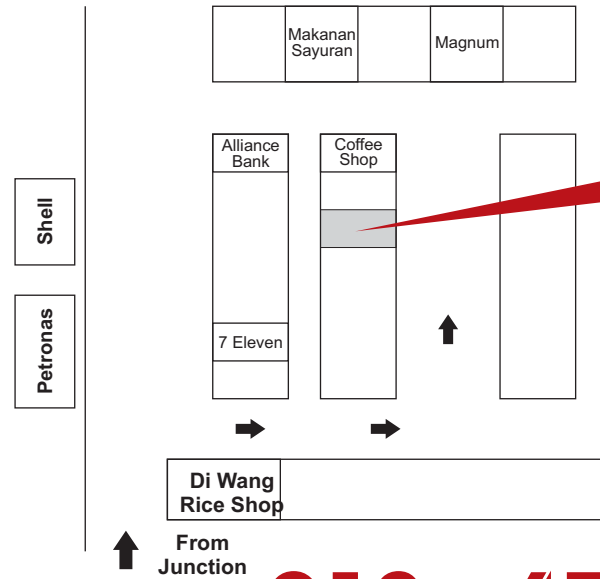

Register Online  
www.skorminda.com

**RM 10**

Discount

国语  
英语·数学  
科学·化学·物理学等

**We Specialized in  
Math, Science and Pure Science  
(Physic, Add Math, Chemistry, Biology)**

提供最新笔记练习·分析UPSR, PT3, SPM考试题

**Pusat Tuisyen Skor Minda**  
30B, Medan Angsana 2,  
Bandar Baru Ayer Itam,  
11500 Pulau Pinang.

Registration Fees: RM20.00 (walk in)

Registration time 14 Nov 2017:  
Mon- 8.00pm - 10:00pm  
Sat to Sun - 12pm - 3pm

**012 - 459 4388**

**General Weekdays Class**

**Form 1**

Bahasa Melayu	Mon	8.30 - 10.00p
English	Sat	2.30 - 4.00 pm
English	Thurs	8.00 - 9.30 pm
Math + Science	Sat	11.00 - 1.000am